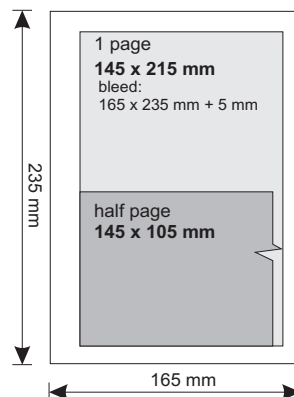

NOTE! If you make an order for an advertisement or logo you will receive one complimentary copy of **WORLDWIDE SHIPYARDS FREE!**

I would like to order the following items:

No	TITLE	EUR	USD	Yes
1	Cover or bookmark	5500	8000	<input type="checkbox"/>
2	1 page - full colour	1600	2320	<input type="checkbox"/>
3	1/2 page - full colour	940	1370	<input type="checkbox"/>
4	1 page - black & white	800	1160	<input type="checkbox"/>
5	1/2 page - black & white	520	760	<input type="checkbox"/>
6	Logo	340	500	<input type="checkbox"/>
7	1 copy of WORLDWIDE SHIPYARDS 2011	180	260	<input type="checkbox"/>